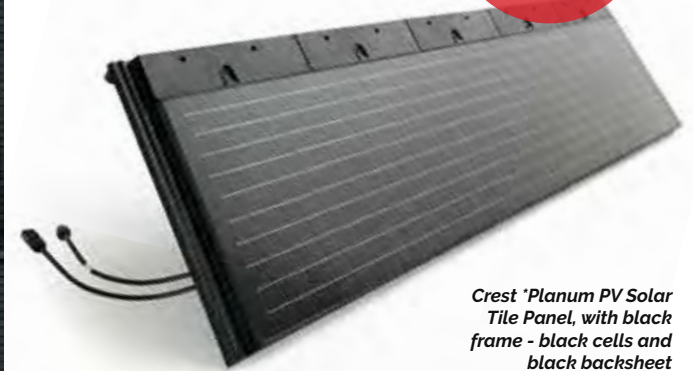

*Crest *Planum PV Solar
Tile Panel, with black
frame - black cells and
black backsheet*

FOR FURTHER DETAILS CONTACT CREST

ON 01430 432667 OR EMAIL

info@crest-bst.co.uk

crest
NELSKAMP
ROOFING TILES