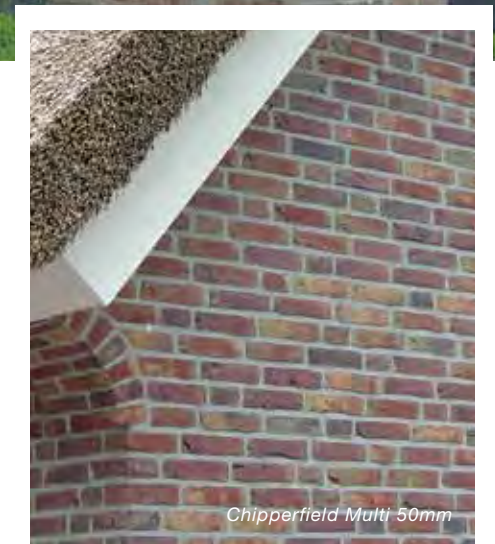

## Create desirable lines with Crest 50mm format bricks

Here at Crest we have a wide selection of 50mm bricks available. In fact the majority of our whole brick portfolio are available in both 65mm and 50mm. We have an extensive range of over 100 types of 50mm bricks in a wide range of textures, colours and finishes. These are ideal for both modern and traditional styles, so we are confident we'll have something to suit your build project.