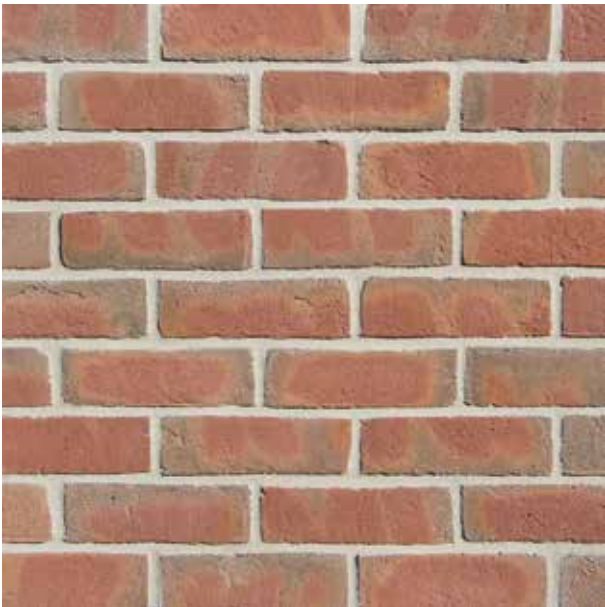

the art of **brick**

▶ **Buckland Light Red Multi** 50 & 65mm

▶ **Burwell Yellow** 50 & 65mm

▶ **Byland Mixture** 65mm

▶ **Cardinal Red Multi** 65mm

▶ **Cavendish Antique** 65mm

▶ **Charleston Blues** 40, 50, 65 & 71mm