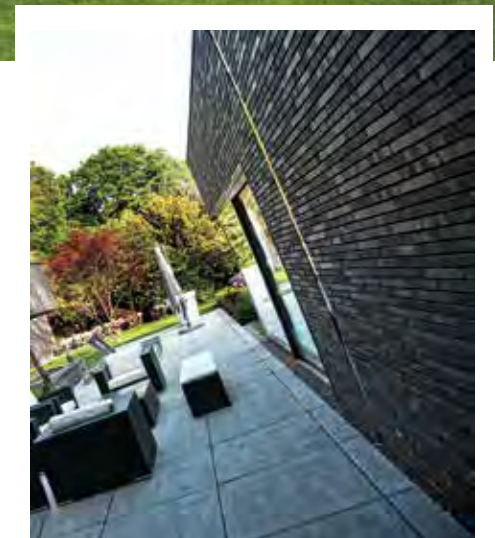

▶ Linea Grey Pearl

Linea by Crest is an extensive range of long format bricks which brings something very different to a project. These elegant bricks are available in a variety of different colours, textures and sizes.

The stunning Charleston Blues Linea bricks featured here are just one example of the kind of 'special architectural design' products that we supply. If you have a need for something a little different we can provide the ideas and the solution.

crest