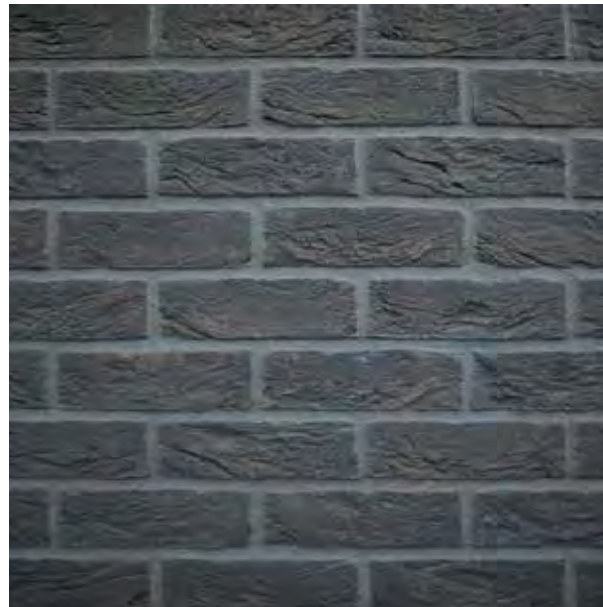

▶ **Ebony**

50 & 65mm